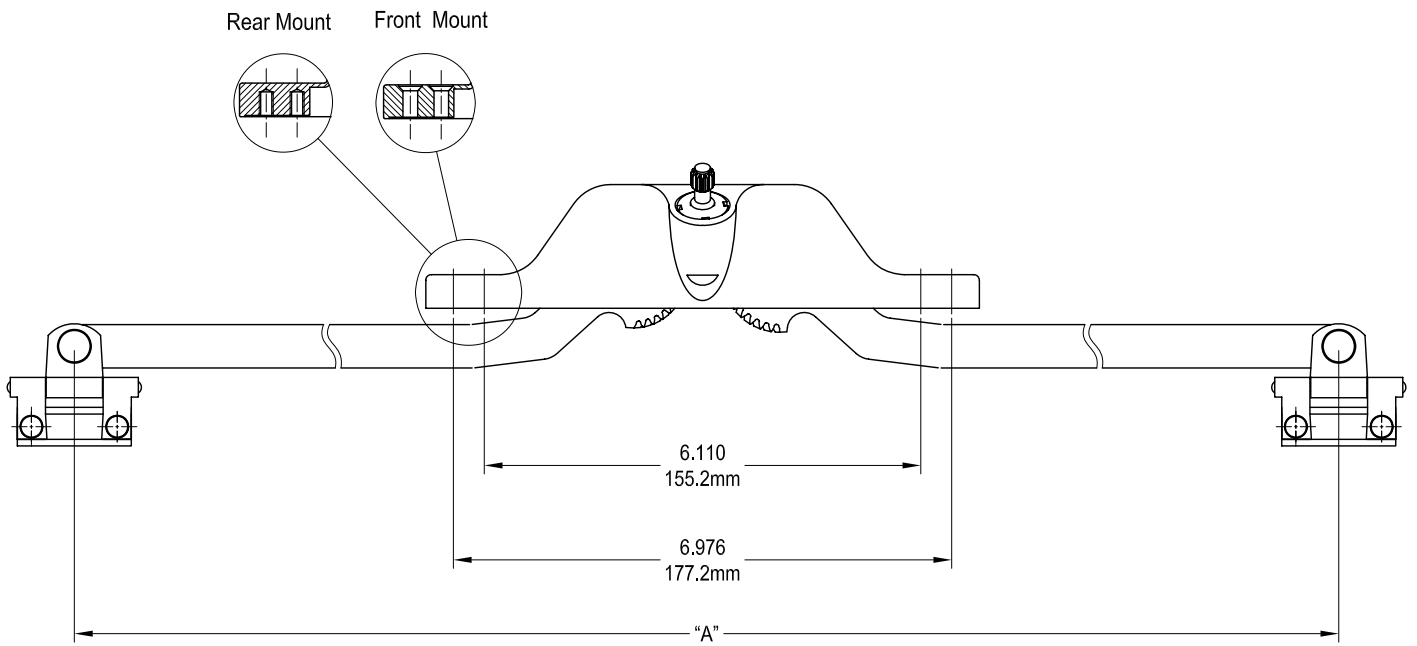

# Giant Case Awning Operator

Profile Cut Out

Product Name	Part Number	"A"
8" Giant Case Awning Operator	132128F-S8	8 "
12" Giant Case Awning Operator	132128F-S12	12 "
16" Giant Case Awning Operator	132128F-S16	16 "
21" Giant Case Awning Operator	132128F-S21	21 "
25" Giant Case Awning Operator	132128F-S25	25 "
8" Giant Case Awning Operator	132128R-S8	8 "
12" Giant Case Awning Operator	132128R-S12	12 "
16" Giant Case Awning Operator	132128R-S16	16 "
21" Giant Case Awning Operator	132128R-S21	21 "
25" Giant Case Awning Operator	132128R-S25	25 "

Sash Hook 19080R1

Sash Hook 19081R1

Small Brass Slider

Large Brass Slider

SST Roller

- "X" = "B"     Stands for Small Brass Slider
- "X" = "LB"    Stands for RollerLarge Brass Slider
- "X" = "S"     Stands for SST Roller

Profile Cut Out

Product Name	Part Number	"A"
8" Giant Case Awning Operator	132128F-S8-X	8 "
12" Giant Case Awning Operator	132128F-S12-X	12 "
16" Giant Case Awning Operator	132128F-S16-X	16 "
21" Giant Case Awning Operator	132128F-S21-X	21 "
24" Giant Case Awning Operator	132128F-S24-X	24 "
25" Giant Case Awning Operator	132128F-S25-X	25 "
8" Giant Case Awning Operator	132128R-S8-X	8 "
12" Giant Case Awning Operator	132128R-S12-X	12 "
16" Giant Case Awning Operator	132128R-S16-X	16 "
21" Giant Case Awning Operator	132128R-S21-X	21 "
24" Giant Case Awning Operator	132128R-S24-X	24 "
25" Giant Case Awning Operator	132128R-S25-X	25 "

## Track

Single Arm Operator Track 2 holes			
Part Number	"A"	"B"	Material
70055	13.75"	13.12"	SST
70056	17.795"	17.165"	SST