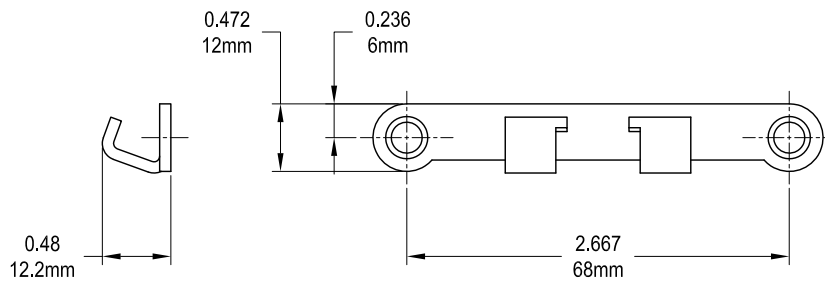

# Giant Case Awning Operator

Profile Cut Out

Product Name	Part Number	"A"
8" Giant Case Awning Operator	132128F-S8	8 "
12" Giant Case Awning Operator	132128F-S12	12 "
16" Giant Case Awning Operator	132128F-S16	16 "
21" Giant Case Awning Operator	132128F-S21	21 "
25" Giant Case Awning Operator	132128F-S25	25 "
8" Giant Case Awning Operator	132128R-S8	8 "
12" Giant Case Awning Operator	132128R-S12	12 "
16" Giant Case Awning Operator	132128R-S16	16 "
21" Giant Case Awning Operator	132128R-S21	21 "
25" Giant Case Awning Operator	132128R-S25	25 "

Sash Hook 19080R1

Sash Hook 19081R1

Small Brass Slider

Large Brass Slider

SST Roller

- "X" = "B"     Stands for Small Brass Slider
- "X" = "LB"    Stands for RollerLarge Brass Slider
- "X" = "S"     Stands for SST Roller

Profile Cut Out

Product Name	Part Number	"A"
8" Giant Case Awning Operator	132128F-S8-X	8 "
12" Giant Case Awning Operator	132128F-S12-X	12 "
16" Giant Case Awning Operator	132128F-S16-X	16 "
21" Giant Case Awning Operator	132128F-S21-X	21 "
24" Giant Case Awning Operator	132128F-S24-X	24 "
25" Giant Case Awning Operator	132128F-S25-X	25 "
8" Giant Case Awning Operator	132128R-S8-X	8 "
12" Giant Case Awning Operator	132128R-S12-X	12 "
16" Giant Case Awning Operator	132128R-S16-X	16 "
21" Giant Case Awning Operator	132128R-S21-X	21 "
24" Giant Case Awning Operator	132128R-S24-X	24 "
25" Giant Case Awning Operator	132128R-S25-X	25 "

## Track

Single Arm Operator Track 2 holes			
Part Number	"A"	"B"	Material
70055	13.75"	13.12"	SST
70056	17.795"	17.165"	SST