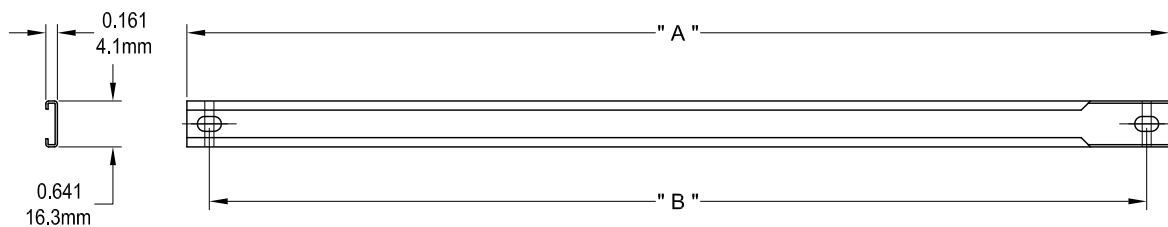

# Giant Case Awning Operator

Profile Cut Out

Product Name	Part Number	"A"
8" Giant Case Awning Operator	132128F-S8	8 "
12" Giant Case Awning Operator	132128F-S12	12 "
16" Giant Case Awning Operator	132128F-S16	16 "
21" Giant Case Awning Operator	132128F-S21	21 "
25" Giant Case Awning Operator	132128F-S25	25 "
8" Giant Case Awning Operator	132128R-S8	8 "
12" Giant Case Awning Operator	132128R-S12	12 "
16" Giant Case Awning Operator	132128R-S16	16 "
21" Giant Case Awning Operator	132128R-S21	21 "
25" Giant Case Awning Operator	132128R-S25	25 "

Sash Hook 19080R1

Sash Hook 19081R1

Small Brass Slider

Large Brass Slider

SST Roller

- "X" = "B"     Stands for Small Brass Slider
- "X" = "LB"    Stands for RollerLarge Brass Slider
- "X" = "S"     Stands for SST Roller

Profile Cut Out

Product Name	Part Number	"A"
8" Giant Case Awning Operator	132128F-S8-X	8 "
12" Giant Case Awning Operator	132128F-S12-X	12 "
16" Giant Case Awning Operator	132128F-S16-X	16 "
21" Giant Case Awning Operator	132128F-S21-X	21 "
24" Giant Case Awning Operator	132128F-S24-X	24 "
25" Giant Case Awning Operator	132128F-S25-X	25 "
8" Giant Case Awning Operator	132128R-S8-X	8 "
12" Giant Case Awning Operator	132128R-S12-X	12 "
16" Giant Case Awning Operator	132128R-S16-X	16 "
21" Giant Case Awning Operator	132128R-S21-X	21 "
24" Giant Case Awning Operator	132128R-S24-X	24 "
25" Giant Case Awning Operator	132128R-S25-X	25 "

## Track

Single Arm Operator Track 2 holes			
Part Number	"A"	"B"	Material
70055	13.75"	13.12"	SST
70056	17.795"	17.165"	SST