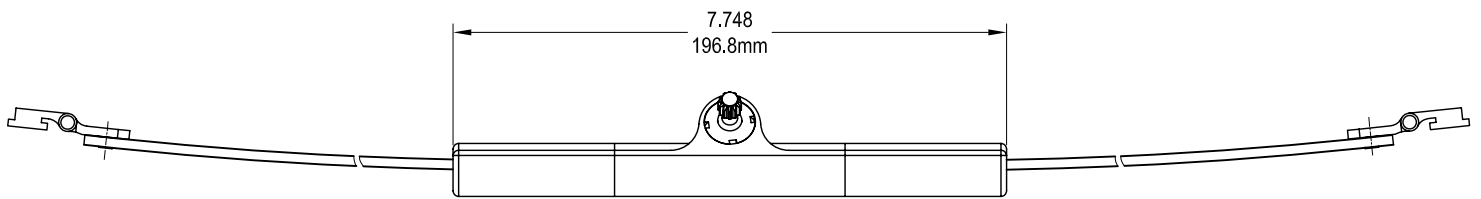

# Giant Case Awning Operator

Profile Cut Out

Product Name	Part Number	"A"
8" Giant Case Awning Operator	132128F-S8	8 "
12" Giant Case Awning Operator	132128F-S12	12 "
16" Giant Case Awning Operator	132128F-S16	16 "
21" Giant Case Awning Operator	132128F-S21	21 "
25" Giant Case Awning Operator	132128F-S25	25 "
8" Giant Case Awning Operator	132128R-S8	8 "
12" Giant Case Awning Operator	132128R-S12	12 "
16" Giant Case Awning Operator	132128R-S16	16 "
21" Giant Case Awning Operator	132128R-S21	21 "
25" Giant Case Awning Operator	132128R-S25	25 "

Sash Hook 19080R1

Sash Hook 19081R1

Small Brass Slider

Large Brass Slider

SST Roller

- "X" = "B"     Stands for Small Brass Slider
- "X" = "LB"    Stands for RollerLarge Brass Slider
- "X" = "S"     Stands for SST Roller

Profile Cut Out

Product Name	Part Number	"A"
8" Giant Case Awning Operator	132128F-S8-X	8 "
12" Giant Case Awning Operator	132128F-S12-X	12 "
16" Giant Case Awning Operator	132128F-S16-X	16 "
21" Giant Case Awning Operator	132128F-S21-X	21 "
24" Giant Case Awning Operator	132128F-S24-X	24 "
25" Giant Case Awning Operator	132128F-S25-X	25 "
8" Giant Case Awning Operator	132128R-S8-X	8 "
12" Giant Case Awning Operator	132128R-S12-X	12 "
16" Giant Case Awning Operator	132128R-S16-X	16 "
21" Giant Case Awning Operator	132128R-S21-X	21 "
24" Giant Case Awning Operator	132128R-S24-X	24 "
25" Giant Case Awning Operator	132128R-S25-X	25 "

## Track

Single Arm Operator Track 2 holes			
Part Number	"A"	"B"	Material
70055	13.75"	13.12"	SST
70056	17.795"	17.165"	SST