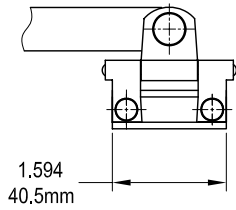

# Giant Case Awning Operator

Profile Cut Out

Product Name	Part Number	"A"
8" Giant Case Awning Operator	132128F-S8	8 "
12" Giant Case Awning Operator	132128F-S12	12 "
16" Giant Case Awning Operator	132128F-S16	16 "
21" Giant Case Awning Operator	132128F-S21	21 "
25" Giant Case Awning Operator	132128F-S25	25 "
8" Giant Case Awning Operator	132128R-S8	8 "
12" Giant Case Awning Operator	132128R-S12	12 "
16" Giant Case Awning Operator	132128R-S16	16 "
21" Giant Case Awning Operator	132128R-S21	21 "
25" Giant Case Awning Operator	132128R-S25	25 "

Sash Hook 19080R1

Sash Hook 19081R1

Small Brass Slider

Large Brass Slider

SST Roller

- "X" = "B"     Stands for Small Brass Slider
- "X" = "LB"    Stands for RollerLarge Brass Slider
- "X" = "S"     Stands for SST Roller

Profile Cut Out

Product Name	Part Number	"A"
8" Giant Case Awning Operator	132128F-S8-X	8 "
12" Giant Case Awning Operator	132128F-S12-X	12 "
16" Giant Case Awning Operator	132128F-S16-X	16 "
21" Giant Case Awning Operator	132128F-S21-X	21 "
24" Giant Case Awning Operator	132128F-S24-X	24 "
25" Giant Case Awning Operator	132128F-S25-X	25 "
8" Giant Case Awning Operator	132128R-S8-X	8 "
12" Giant Case Awning Operator	132128R-S12-X	12 "
16" Giant Case Awning Operator	132128R-S16-X	16 "
21" Giant Case Awning Operator	132128R-S21-X	21 "
24" Giant Case Awning Operator	132128R-S24-X	24 "
25" Giant Case Awning Operator	132128R-S25-X	25 "

## Track

Single Arm Operator Track 2 holes			
Part Number	"A"	"B"	Material
70055	13.75"	13.12"	SST
70056	17.795"	17.165"	SST