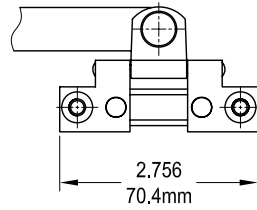

# Giant Case Awning Operator

Profile Cut Out

Product Name	Part Number	"A"
8" Giant Case Awning Operator	132128F-S8	8 "
12" Giant Case Awning Operator	132128F-S12	12 "
16" Giant Case Awning Operator	132128F-S16	16 "
21" Giant Case Awning Operator	132128F-S21	21 "
25" Giant Case Awning Operator	132128F-S25	25 "
8" Giant Case Awning Operator	132128R-S8	8 "
12" Giant Case Awning Operator	132128R-S12	12 "
16" Giant Case Awning Operator	132128R-S16	16 "
21" Giant Case Awning Operator	132128R-S21	21 "
25" Giant Case Awning Operator	132128R-S25	25 "

Sash Hook 19080R1

Sash Hook 19081R1

Small Brass Slider

Large Brass Slider

SST Roller

- "X" = "B"     Stands for Small Brass Slider
- "X" = "LB"    Stands for RollerLarge Brass Slider
- "X" = "S"     Stands for SST Roller

Profile Cut Out

Product Name	Part Number	"A"
8" Giant Case Awning Operator	132128F-S8-X	8 "
12" Giant Case Awning Operator	132128F-S12-X	12 "
16" Giant Case Awning Operator	132128F-S16-X	16 "
21" Giant Case Awning Operator	132128F-S21-X	21 "
24" Giant Case Awning Operator	132128F-S24-X	24 "
25" Giant Case Awning Operator	132128F-S25-X	25 "
8" Giant Case Awning Operator	132128R-S8-X	8 "
12" Giant Case Awning Operator	132128R-S12-X	12 "
16" Giant Case Awning Operator	132128R-S16-X	16 "
21" Giant Case Awning Operator	132128R-S21-X	21 "
24" Giant Case Awning Operator	132128R-S24-X	24 "
25" Giant Case Awning Operator	132128R-S25-X	25 "

## Track

Single Arm Operator Track 2 holes			
Part Number	"A"	"B"	Material
70055	13.75"	13.12"	SST
70056	17.795"	17.165"	SST