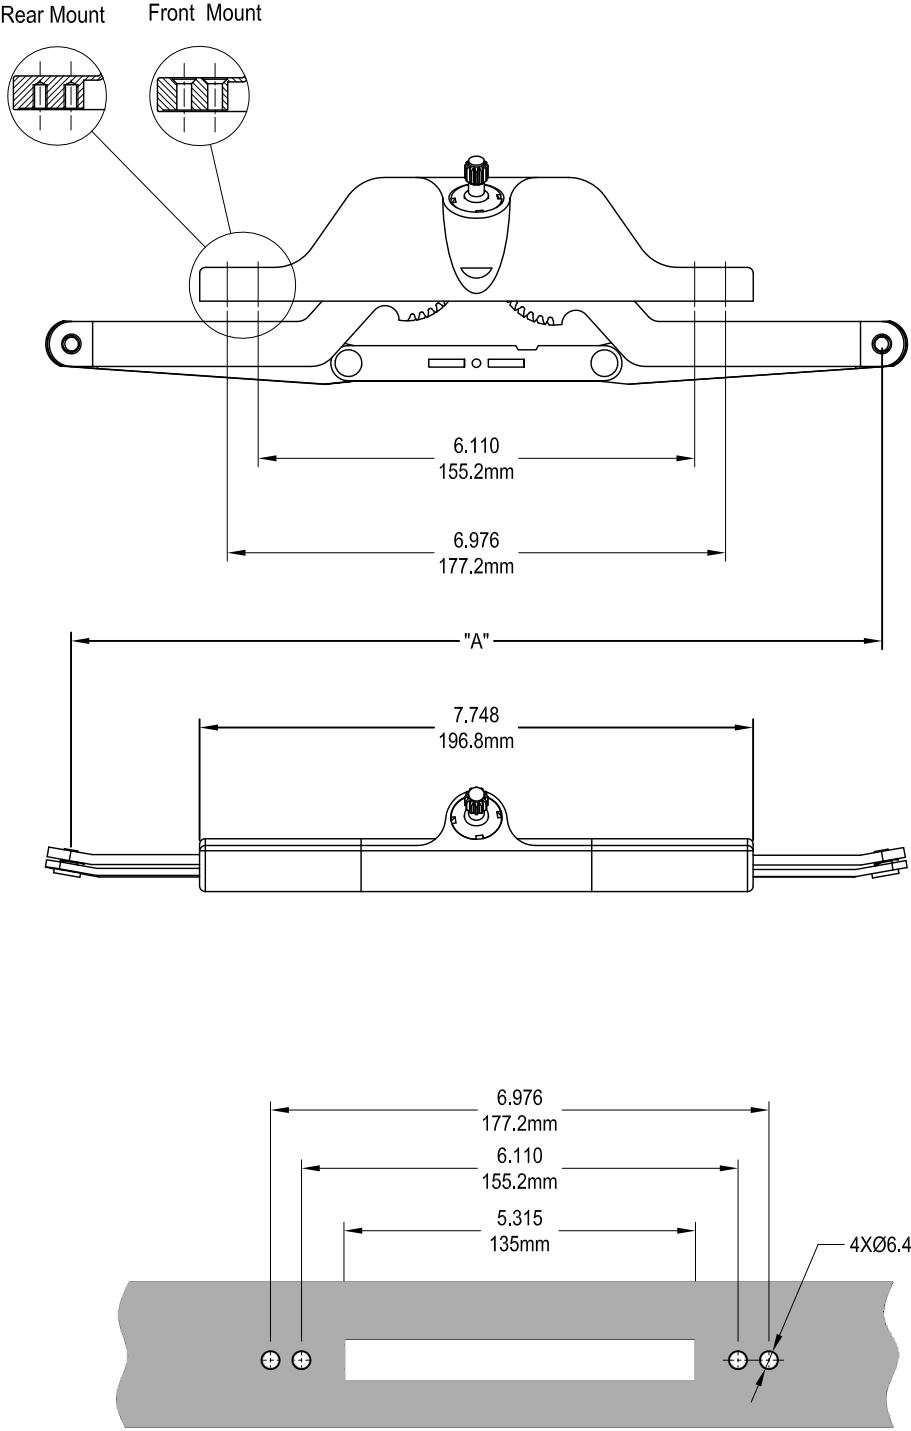

# Giant Case Awning Operator

Profile Cut Out

Product Name	Part Number	"A"
8" Giant Case Awning Operator	132128F-S8	8 "
12" Giant Case Awning Operator	132128F-S12	12 "
16" Giant Case Awning Operator	132128F-S16	16 "
21" Giant Case Awning Operator	132128F-S21	21 "
25" Giant Case Awning Operator	132128F-S25	25 "
8" Giant Case Awning Operator	132128R-S8	8 "
12" Giant Case Awning Operator	132128R-S12	12 "
16" Giant Case Awning Operator	132128R-S16	16 "
21" Giant Case Awning Operator	132128R-S21	21 "
25" Giant Case Awning Operator	132128R-S25	25 "

Sash Hook 19080R1

Sash Hook 19081R1

Small Brass Slider

Large Brass Slider

SST Roller

- "X" = "B"     Stands for Small Brass Slider
- "X" = "LB"    Stands for RollerLarge Brass Slider
- "X" = "S"     Stands for SST Roller

Profile Cut Out

Product Name	Part Number	"A"
8" Giant Case Awning Operator	132128F-S8-X	8 "
12" Giant Case Awning Operator	132128F-S12-X	12 "
16" Giant Case Awning Operator	132128F-S16-X	16 "
21" Giant Case Awning Operator	132128F-S21-X	21 "
24" Giant Case Awning Operator	132128F-S24-X	24 "
25" Giant Case Awning Operator	132128F-S25-X	25 "
8" Giant Case Awning Operator	132128R-S8-X	8 "
12" Giant Case Awning Operator	132128R-S12-X	12 "
16" Giant Case Awning Operator	132128R-S16-X	16 "
21" Giant Case Awning Operator	132128R-S21-X	21 "
24" Giant Case Awning Operator	132128R-S24-X	24 "
25" Giant Case Awning Operator	132128R-S25-X	25 "

## Track

Single Arm Operator Track 2 holes			
Part Number	"A"	"B"	Material
70055	13.75"	13.12"	SST
70056	17.795"	17.165"	SST