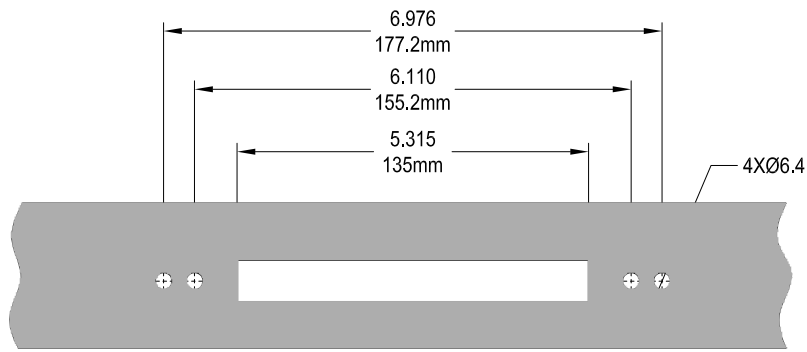

# Giant Case Awning Operator

Profile Cut Out

Product Name	Part Number	"A"
8" Giant Case Awning Operator	132128F-S8	8 "
12" Giant Case Awning Operator	132128F-S12	12 "
16" Giant Case Awning Operator	132128F-S16	16 "
21" Giant Case Awning Operator	132128F-S21	21 "
25" Giant Case Awning Operator	132128F-S25	25 "
8" Giant Case Awning Operator	132128R-S8	8 "
12" Giant Case Awning Operator	132128R-S12	12 "
16" Giant Case Awning Operator	132128R-S16	16 "
21" Giant Case Awning Operator	132128R-S21	21 "
25" Giant Case Awning Operator	132128R-S25	25 "

Sash Hook 19080R1

Sash Hook 19081R1

Small Brass Slider

Large Brass Slider

SST Roller

- "X" = "B"     Stands for Small Brass Slider
- "X" = "LB"    Stands for RollerLarge Brass Slider
- "X" = "S"     Stands for SST Roller

Profile Cut Out

Product Name	Part Number	"A"
8" Giant Case Awning Operator	132128F-S8-X	8 "
12" Giant Case Awning Operator	132128F-S12-X	12 "
16" Giant Case Awning Operator	132128F-S16-X	16 "
21" Giant Case Awning Operator	132128F-S21-X	21 "
24" Giant Case Awning Operator	132128F-S24-X	24 "
25" Giant Case Awning Operator	132128F-S25-X	25 "
8" Giant Case Awning Operator	132128R-S8-X	8 "
12" Giant Case Awning Operator	132128R-S12-X	12 "
16" Giant Case Awning Operator	132128R-S16-X	16 "
21" Giant Case Awning Operator	132128R-S21-X	21 "
24" Giant Case Awning Operator	132128R-S24-X	24 "
25" Giant Case Awning Operator	132128R-S25-X	25 "

## Track

Single Arm Operator Track 2 holes			
Part Number	"A"	"B"	Material
70055	13.75"	13.12"	SST
70056	17.795"	17.165"	SST