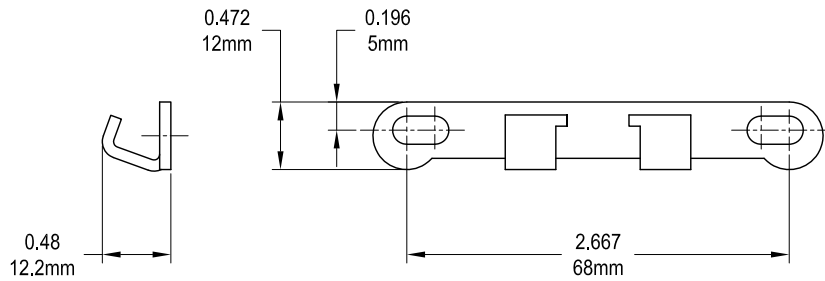

# Giant Case Awning Operator

Profile Cut Out

Product Name	Part Number	"A"
8" Giant Case Awning Operator	132128F-S8	8 "
12" Giant Case Awning Operator	132128F-S12	12 "
16" Giant Case Awning Operator	132128F-S16	16 "
21" Giant Case Awning Operator	132128F-S21	21 "
25" Giant Case Awning Operator	132128F-S25	25 "
8" Giant Case Awning Operator	132128R-S8	8 "
12" Giant Case Awning Operator	132128R-S12	12 "
16" Giant Case Awning Operator	132128R-S16	16 "
21" Giant Case Awning Operator	132128R-S21	21 "
25" Giant Case Awning Operator	132128R-S25	25 "

Sash Hook 19080R1

Sash Hook 19081R1

Small Brass Slider

Large Brass Slider

SST Roller

- "X" = "B"     Stands for Small Brass Slider
- "X" = "LB"    Stands for RollerLarge Brass Slider
- "X" = "S"     Stands for SST Roller

Profile Cut Out

Product Name	Part Number	"A"
8" Giant Case Awning Operator	132128F-S8-X	8 "
12" Giant Case Awning Operator	132128F-S12-X	12 "
16" Giant Case Awning Operator	132128F-S16-X	16 "
21" Giant Case Awning Operator	132128F-S21-X	21 "
24" Giant Case Awning Operator	132128F-S24-X	24 "
25" Giant Case Awning Operator	132128F-S25-X	25 "
8" Giant Case Awning Operator	132128R-S8-X	8 "
12" Giant Case Awning Operator	132128R-S12-X	12 "
16" Giant Case Awning Operator	132128R-S16-X	16 "
21" Giant Case Awning Operator	132128R-S21-X	21 "
24" Giant Case Awning Operator	132128R-S24-X	24 "
25" Giant Case Awning Operator	132128R-S25-X	25 "

## Track

Single Arm Operator Track 2 holes			
Part Number	"A"	"B"	Material
70055	13.75"	13.12"	SST
70056	17.795"	17.165"	SST